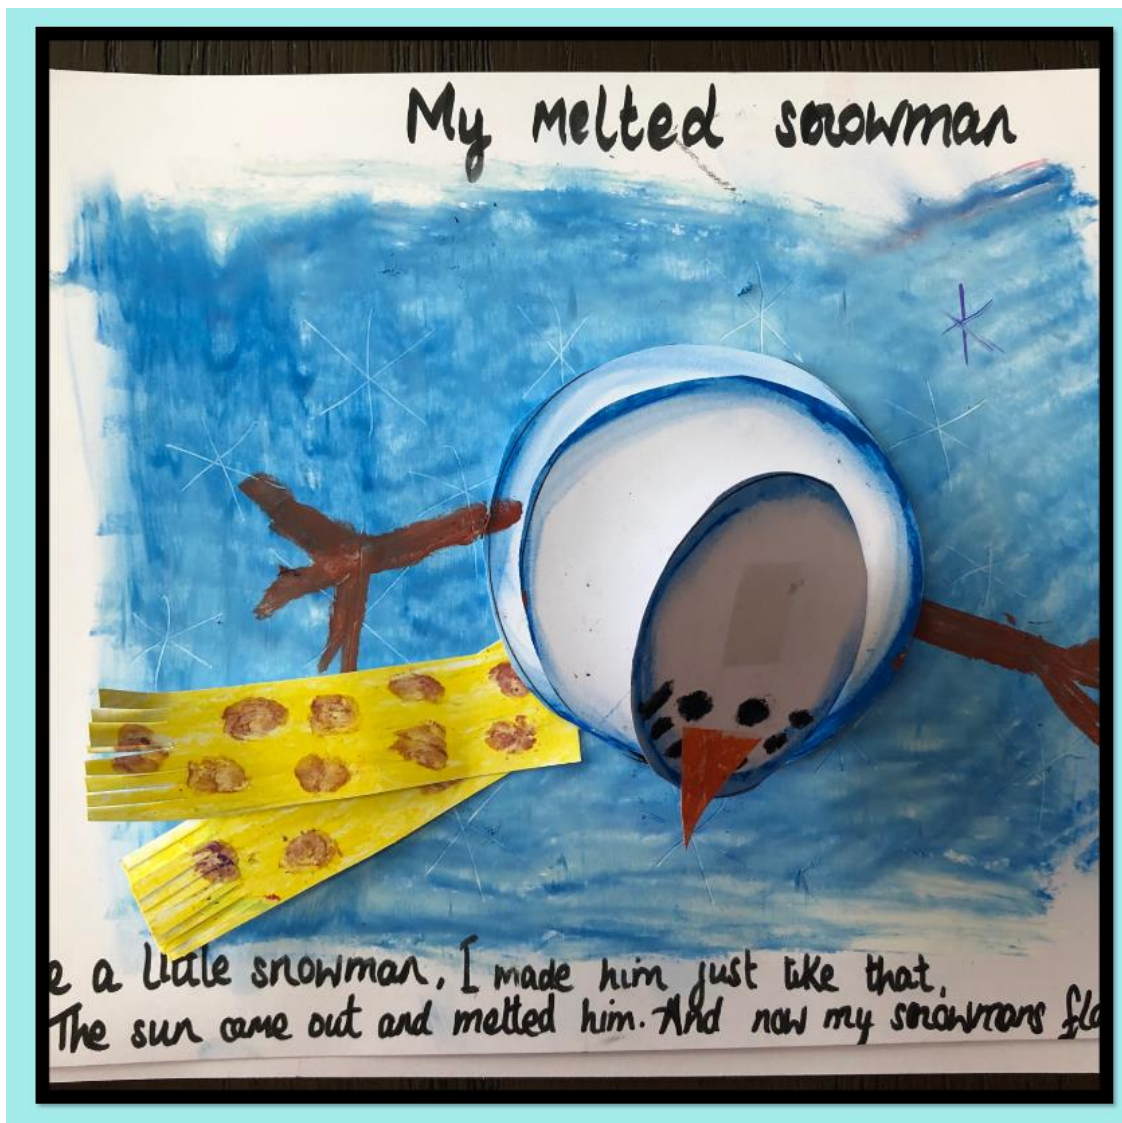

# My Melted Snowman

## Did you know?

Residents of Bethel, Maine in the USA and surrounding towns built a snow woman measuring 37.21 m (122 ft 1 in) tall, over a period of one month, completing her on 26 February 2008.

- ❄ 13 million pounds of snow were used to build Olympia the snow woman. She was only a few feet shorter than the Statue of Liberty.
- ❄ Eyelashes were made from eight pairs of skis
- ❄ 48-ft-wide fleece hat
- ❄ 8-ft-long nose made from chicken wire and painted cheesecloth
- ❄ Lips made from five red car tires
- ❄ Arms made from two 30-ft-tall spruce trees
- ❄ 6-ft 6-in-wide snowflake pendant
- ❄ 130-ft-long scarf
- ❄ Three 5-ft-wide truck tires as buttons