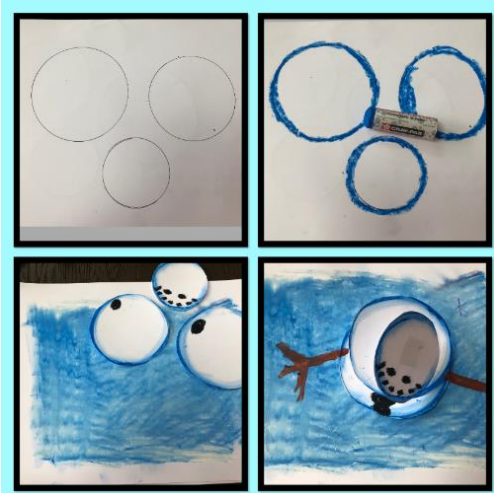

# My Melted Snowman

## Did you know?

Residents of Bethel, Maine in the USA and surrounding towns built a snow woman measuring 37.21 m (122 ft 1 in) tall, over a period of one month, completing her on 26 February 2008.

- ❄ 13 million pounds of snow were used to build Olympia the snow woman. She was only a few feet shorter than the Statue of Liberty.
- ❄ Eyelashes were made from eight pairs of skis
- ❄ 48-ft-wide fleece hat
- ❄ 8-ft-long nose made from chicken wire and painted cheesecloth
- ❄ Lips made from five red car tires
- ❄ Arms made from two 30-ft-tall spruce trees
- ❄ 6-ft 6-in-wide snowflake pendant
- ❄ 130-ft-long scarf
- ❄ Three 5-ft-wide truck tires as buttons