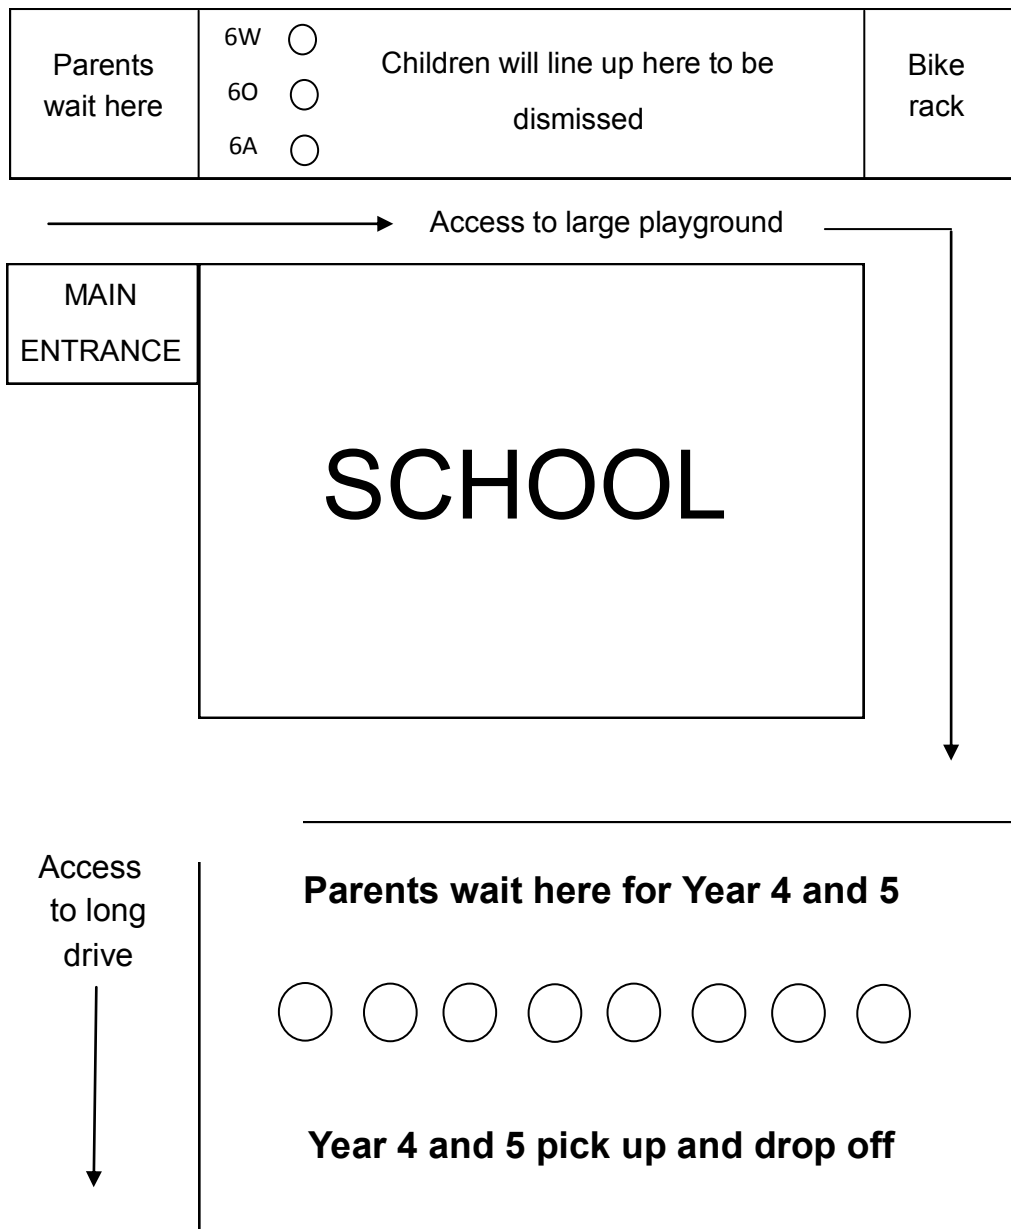

Year 6 children will be dropped off and collected from the small playground.

To make leaving and collecting children safe we will be using this system for Year 4 and 5